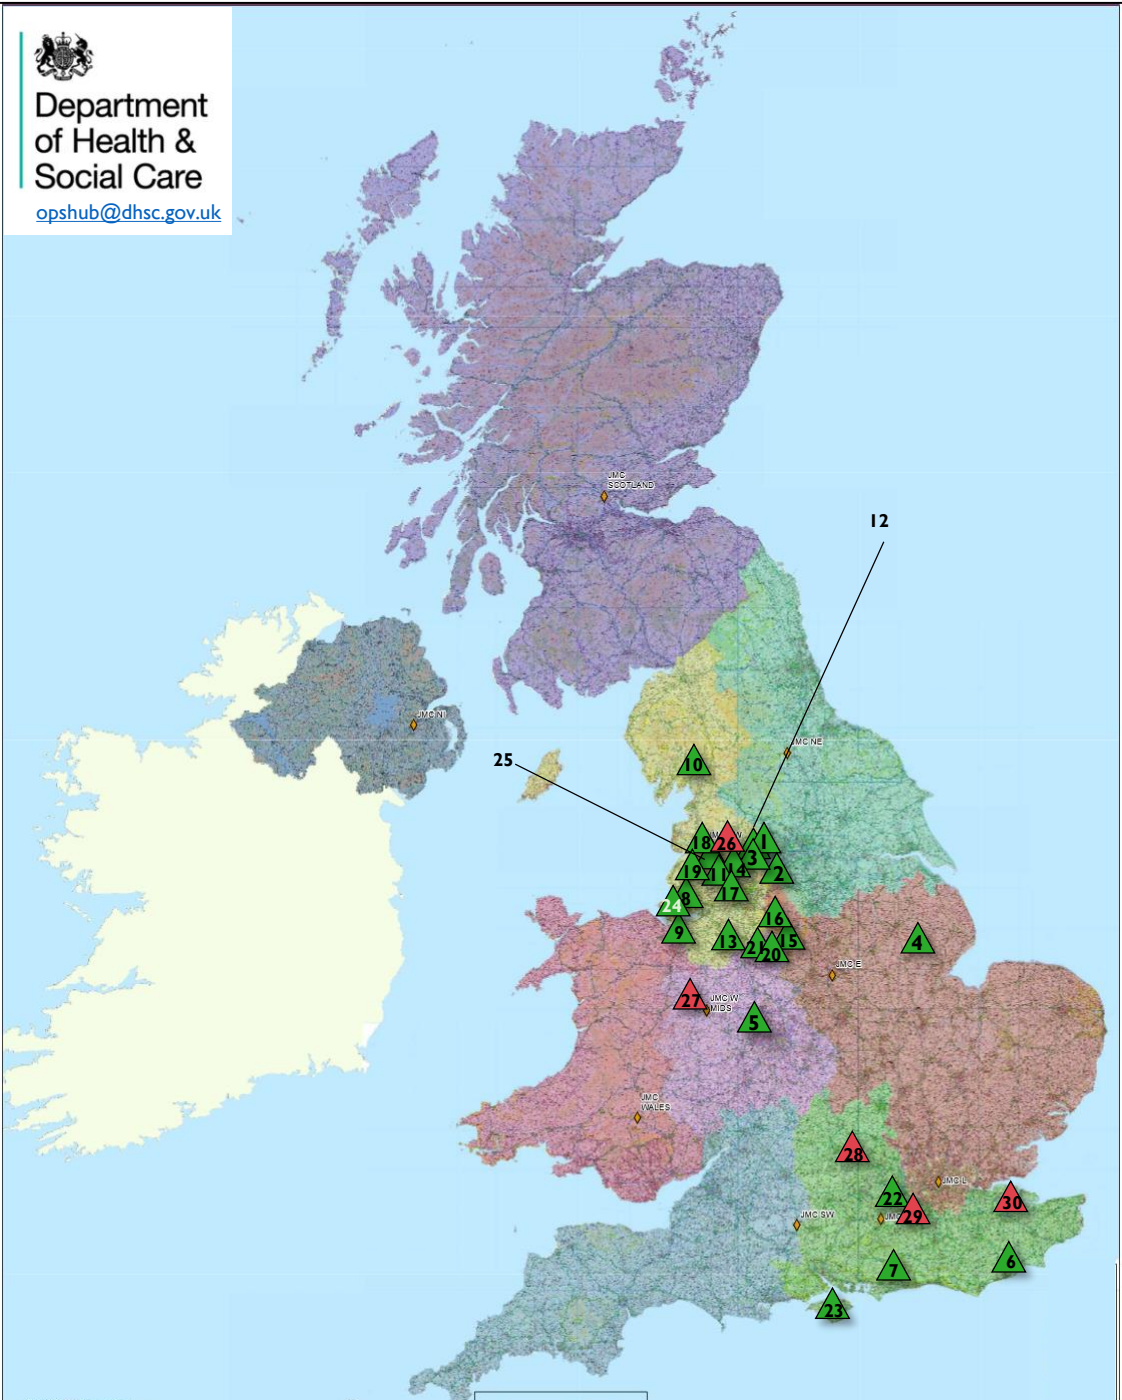

Department
of Health &
Social Care

Covid-19 National Testing Programme

WS2 Regional Test Sites (RTSs), Satellite Test Sites (STSs) and Mobile Testing Units (MTUs) Map

Tuesday 5 May | Data as of 11:00

Department
of Health &
Social Care

Department of Health & Social Care

opshub@dhsc.gov.uk

KEY: SATELLITE TESTING SITE STATUS 05/05/20 (set-up and run by DHSC)

LIVE/1ST PATIENTS SEEN

LOCATION PENDING

No	STS LOCATION	Pilot Date
1	Bradford Marley Stadium	09/04/2020
2	Wakefield Fieldhead Hospital	09/04/2020
3	Huddersfield - Greenhead College	09/04/2020
4	Lincolnshire CCG, Cross O'Cliff Court	10/04/2020
5	Sandwell Leasowes Intermediate Care Centre	07/04/2020
6	Bexhill Hospital	15/04/2020
7	Bognor Regis – Shripney Road	15/04/2020
8	Liverpool - Hunter Street Car Park	24/04/2020
9	Countess of Chester Hospital	19/04/2020
10	Westmorland General Hospital (WGH), Kendal	22/04/2020
11	Manchester Etihad Campus	20/04/2020
12	Halifax	14/04/2020
13	Mid Cheshire Hospital - Crewe	21/04/2020
14	Ashton Primary Care Centre	17/04/2020
15	Derby	21/04/2020
16	Chesterfield	21/04/2020
17	Enterprise House, Stockport	28/04/2020
18	Royal Blackburn Hospital	28/04/2020
19	University of Bolton Stadium	30/04/2020
20	Burton Albion Football Club	29/04/2020
21	Stoke City Football Club	29/04/2020
22	Farnborough	01/05/2020
23	Isle of Wight	02/05/2020
24	Wirral (Bidston station)	05/05/2020
25	Bury	05/05/2020
26	Oldham STC	06/05/2020
27	Shropshire	TBD
28	Oxford	TBD
29	Guildford	TBD
30	Medway	TBD