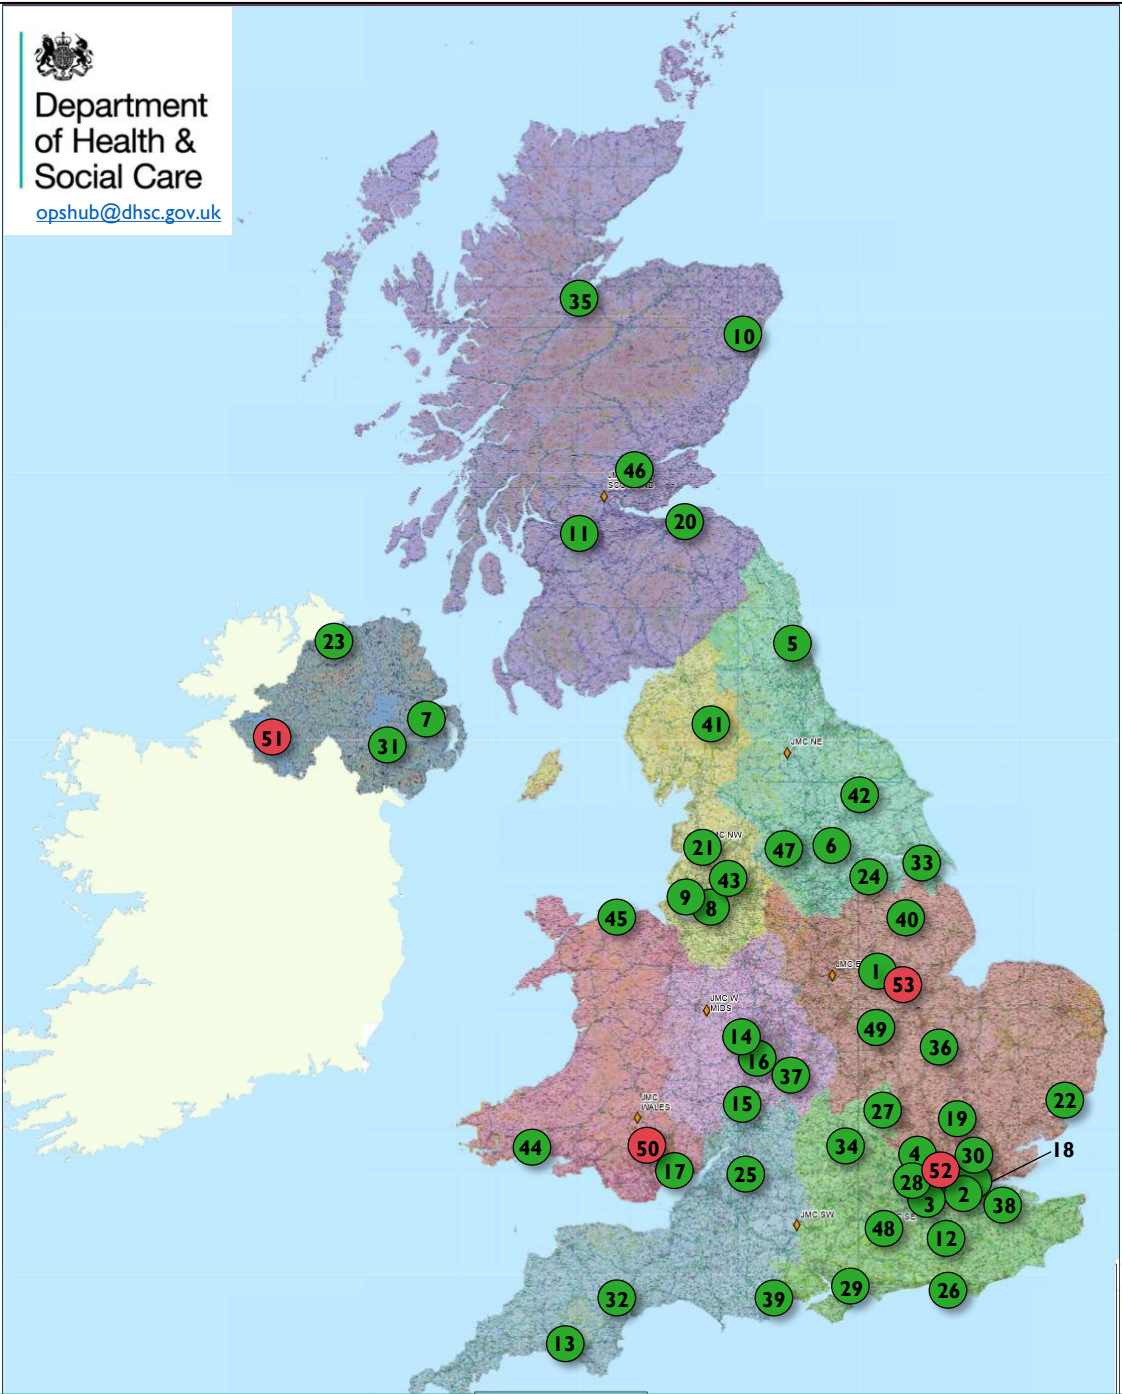

Department
of Health &
Social Care

opshub@dhsc.gov.uk

KEY: REGIONAL TESTING SITE STATUS 05/05/20 (set-up and run by DHSC)

LIVE/1ST SUBJECTS SEEN

LOCATION PENDING

No	Town	Site	Mobilisation commences	Pilot Date	No	Town	Site	Mobilisation commences	Pilot Date
1	Nottingham	Boots HQ	22/03/2020	25/03/2020	28	Twickenham	Tw. Stadium	14/04/2020	20/04/2020
2	Greenwich	O2 TfL Car Park	26/03/2020	27/03/2020	29	Portsmouth	Tipner Lorry Park	16/04/2020	21/04/2020
3	Chessington	World of Adventures	24/03/2020	26/03/2020	30	Lee Valley	Athletics Park	20/04/2020	22/04/2020
4	Wembley	Ikea	26/03/2020	27/03/2020	31	Portadown	DVA Centre Craigavon	20/04/2020	22/04/2020
5	Gateshead	Ikea	06/04/2020	08/04/2020	32	Exeter	Honiton P&R	21/04/2020	23/04/2020
6	Leeds	Temple Green	08/04/2020	10/04/2020	33	Hull	Humber Bridge Car Park	21/04/2020	24/04/2020
7	Belfast	Odyssey Arena	31/03/2020	04/04/2020	34	Oxford	Thornhill P&R	21/04/2020	24/04/2020
8	Manchester	Airport	31/03/2020	03/04/2020	35	Inverness	Highlands and Islands Uni	22/04/2020	24/04/2020
9	Liverpool	Haydock Park	07/04/2020	09/04/2020	36	Peterborough	Showground	21/04/2020	24/04/2020
10	Aberdeen	Airport	09/04/2020	11/04/2020	37	Coventry	Ricoh Arena	22/04/2020	25/04/2020
11	Glasgow	Airport	03/04/2020	05/04/2020	38	Ebbsfleet	Ebbsfleet International Car Park	23/04/2020	26/04/2020
12	Gatwick	Airport	04/04/2020	07/04/2020	39	Bournemouth	Creekmore P&R	23/04/2020	25/04/2020
13	Plymouth	Former Seaton Barracks	05/04/2020	07/04/2020	40	Lincoln	Lincolnshire Showground	23/04/2020	25/04/2020
14	Birmingham	Midland Met Hospital	12/04/2020	14/04/2020	41	Penrith	Penrith Rugby Club	23/04/2020	25/04/2020
15	Worcester	Warriors	12/04/2020	14/04/2020	42	York	Poppleton Bar P&R	24/04/2020	26/04/2020
16	Birmingham	Edgbaston	01/04/2020	05/04/2020	43	Greater Manchester	Etihad Stadium	25/04/2020	27/04/2020
17	Cardiff	City Football Club	30/03/2020	07/04/2020	44	Carmarthen	Showground	25/04/2020	30/04/2020
18	London	Nightingale Walk-In	05/04/2020	11/04/2020	45	Llandudno	Builder St. Coach Park	26/04/2020	29/04/2020
19	Stansted	Airport	08/04/2020	10/04/2020	46	Perth	Perth College UHI	27/04/2020	29/04/2020
20	Edinburgh	Airport	13/04/2020	15/04/2020	47	Bradford	Bradford Uni Car Park	27/04/2020	29/04/2020
21	Preston	Preston College	14/04/2020	16/04/2020	48	Guildford	Onslow P&R	27/04/2020	29/04/2020
22	Ipswich	Copdock P&R	14/04/2020	17/04/2020	49	Leicester	Birstall Park and Ride	28/04/2020	30/04/2020
23	Londonderry	Derry Rugby Club	14/04/2020	17/04/2020	50	Abercynon	Railway Station	04/05/2020	06/05/2020
24	Doncaster	Airport	14/04/2020	17/04/2020	51	Enniskillen	TBD	TBD	TBD
25	Bristol	Airport	16/04/2020	18/04/2020	52	London	Central London	TBD	TBD
26	Brighton	Amex Stadium	16/04/2020	18/04/2020	53	Nottingham	Beeston Replacement	05/2020	05/2020
27	Milton Keynes	Second Street Car Park	17/04/2020	19/04/2020