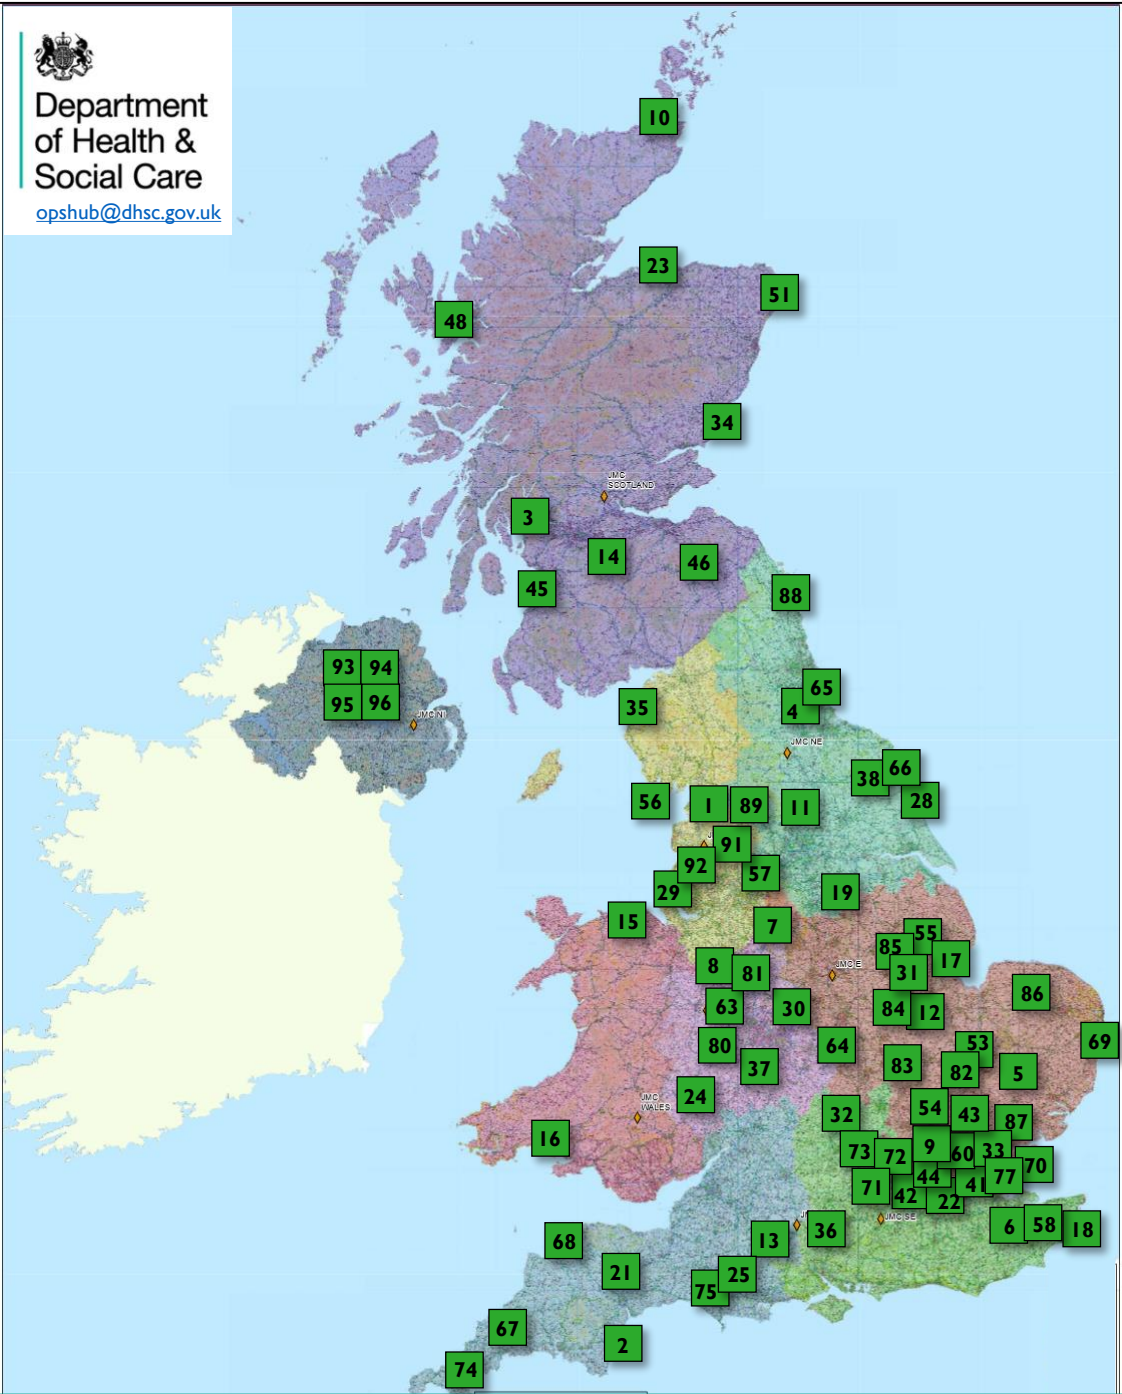

Department of Health & Social Care

opshub@dhsc.gov.uk

KEY: SATELLITE TESTING SITE STATUS 05/05/20 (set-up and run by DHSC)

LIVE/1ST PATIENTS SEEN

LOCATION PENDING

No	STS LOCATION	Pilot Date
1	Bradford Marley Stadium	09/04/2020
2	Wakefield Fieldhead Hospital	09/04/2020
3	Huddersfield - Greenhead College	09/04/2020
4	Lincolnshire CCG, Cross O'Cliff Court	10/04/2020
5	Sandwell Leasowes Intermediate Care Centre	07/04/2020
6	Bexhill Hospital	15/04/2020
7	Bognor Regis – Shripney Road	15/04/2020
8	Liverpool - Hunter Street Car Park	24/04/2020
9	Countess of Chester Hospital	19/04/2020
10	Westmorland General Hospital (WGH), Kendal	22/04/2020
11	Manchester Etihad Campus	20/04/2020
12	Halifax	14/04/2020
13	Mid Cheshire Hospital - Crewe	21/04/2020
14	Ashton Primary Care Centre	17/04/2020
15	Derby	21/04/2020
16	Chesterfield	21/04/2020
17	Enterprise House, Stockport	28/04/2020
18	Royal Blackburn Hospital	28/04/2020
19	University of Bolton Stadium	30/04/2020
20	Burton Albion Football Club	29/04/2020
21	Stoke City Football Club	29/04/2020
22	Farnborough	01/05/2020
23	Isle of Wight	02/05/2020
24	Wirral (Bidston station)	05/05/2020
25	Bury	05/05/2020
26	Oldham STC	06/05/2020
27	Shropshire	TBD
28	Oxford	TBD
29	Guildford	TBD
30	Medway	TBD