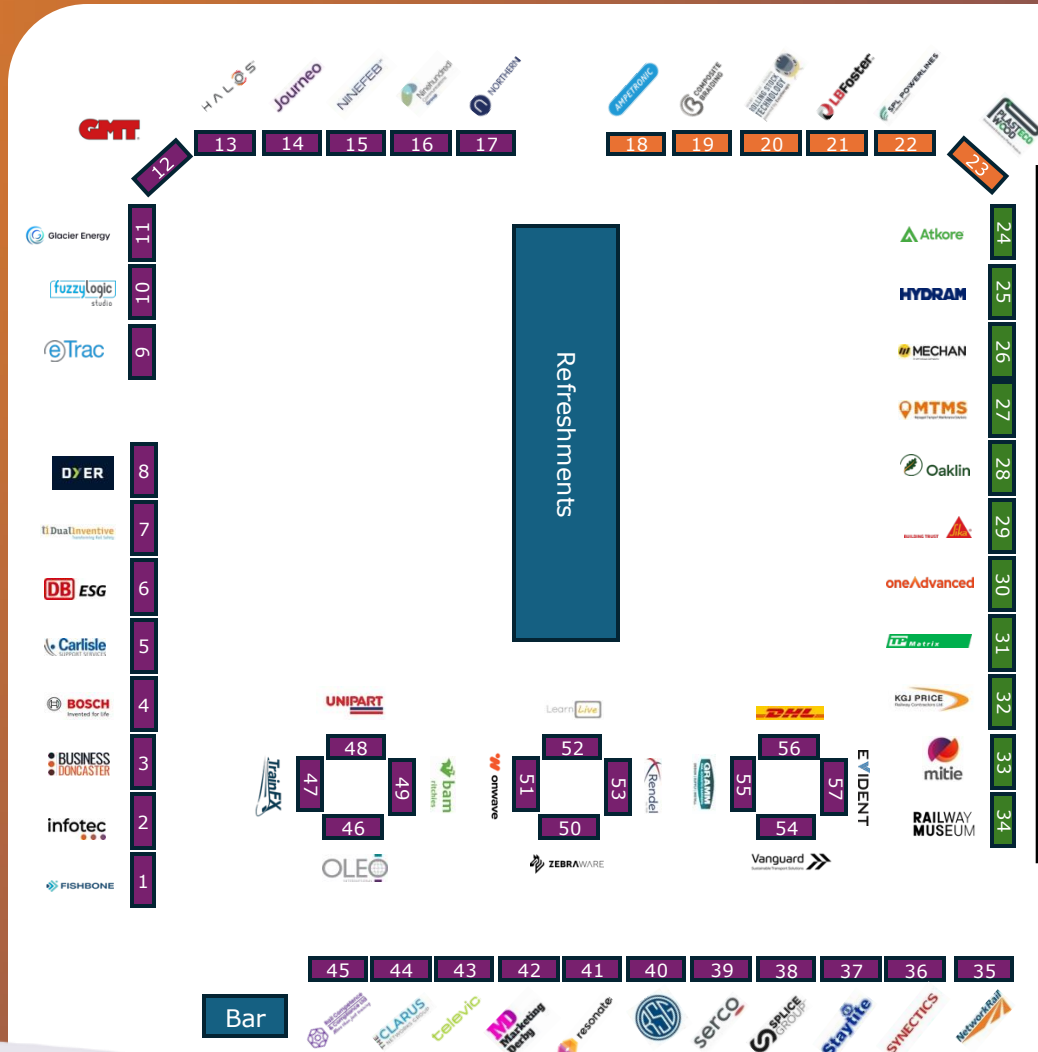

Fishbone Solutions	1	One Advanced	30
Infotec	2	TP Matrix	31
Business Doncaster	3	KGJ Price	32
Bosch	4	Mitie	33
Carlisle Support Services	5	National Railway Museum	34
DB ESG	6	Network Rail Product Approvals	35
Dual Inventive	7	Synectics	36
Dyer Engineering	8	Staytite	37
eTrac	9	Splice	38
Fuzzy Logic	10	Serco	39
Glacier Energy	11	RSG Engineering	40
GMT Rubber	12	Resonate	41
HALOS Body Cameras	13	Invest in Derby	42
Journeo	14	Televic	43
Ninefeb UK	15	Clarus Networks Group	44
Ninehundred Communications	16	Rail Competence and Compliance	45
Northern Trains	17	Oleo International	46
Ampetronic	18	TrainFX Limited	47
Composite Braiding	19	Unipart	48
Excel Wraps	20	BAM Ritchies	49
LB Foster	21	ZebraWare	50
SPL Powerlines	22	Onwave	51
Plastecowood	23	Learn Live	52
Atkore	24	Rendel	53
Hydrum Engineering	25	Vanguard Sustainable Transport Solutions	54
Mechan	26	Gramm Barriers	55
MTMS	27	DHL	56
Oaklin	28	Evident	57
Sika	29		

Scan For...
Digital Resources